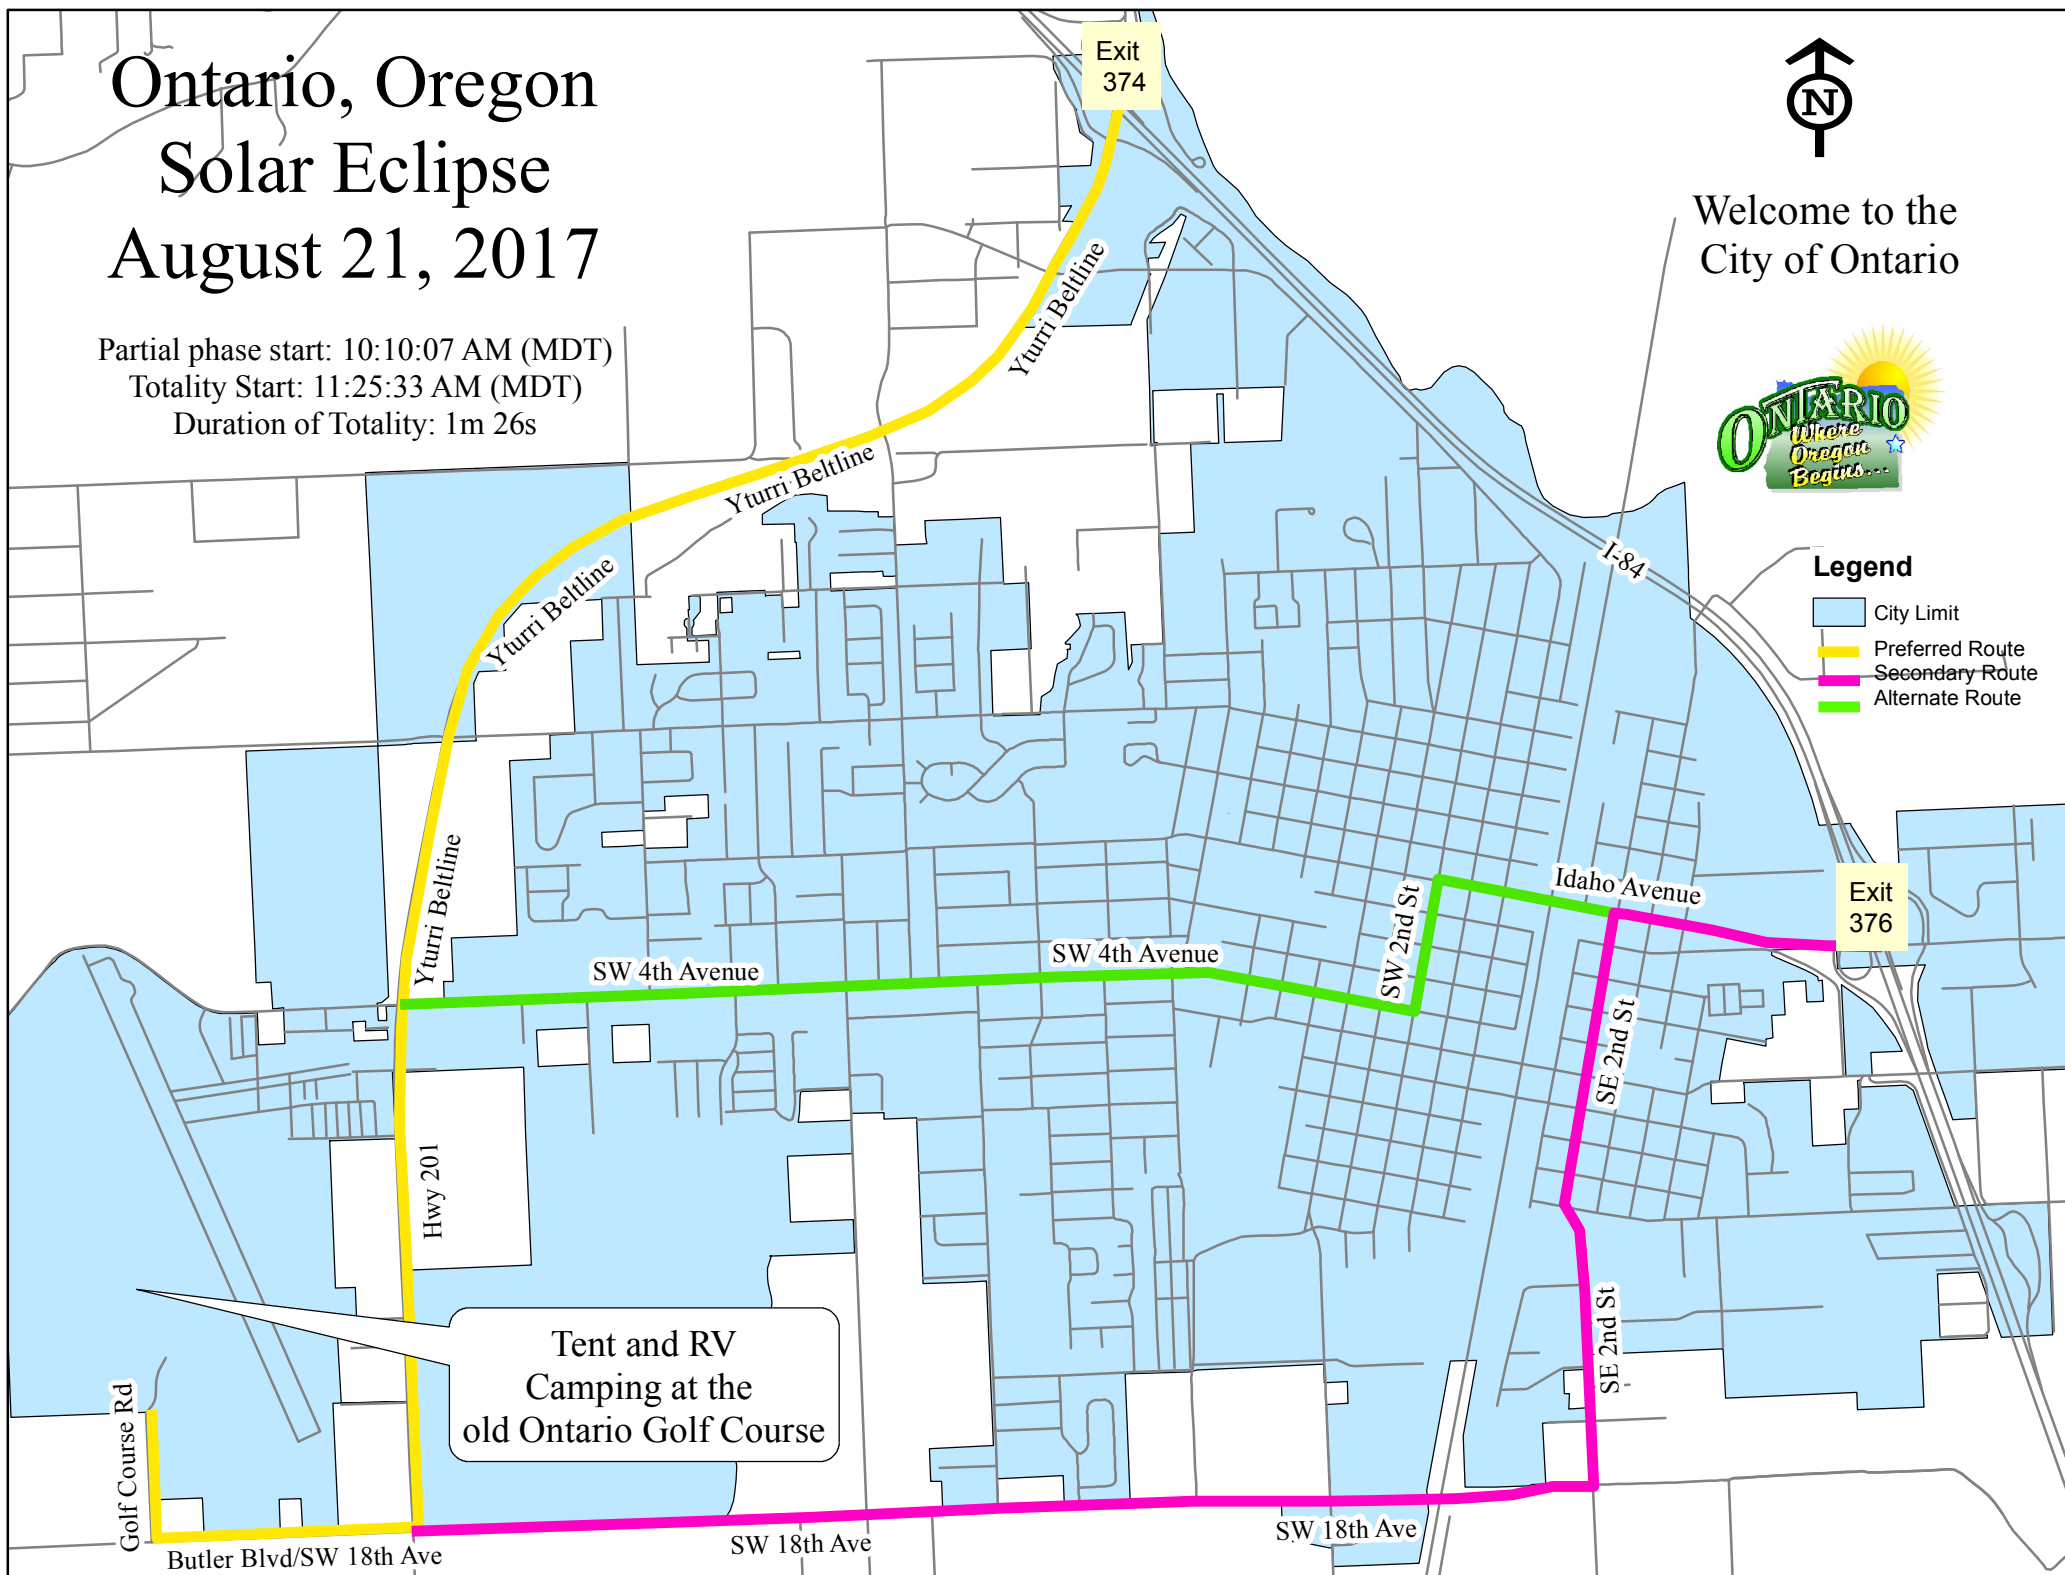

Ontario, Oregon Solar Eclipse August 21, 2017

Partial phase start: 10:10:07 AM (MDT)
Totality Start: 11:25:33 AM (MDT)
Duration of Totality: 1m 26s

Welcome to the
City of Ontario

Legend

- City Limit
- Preferred Route
- Secondary Route
- Alternate Route

Tent and RV
Camping at the
old Ontario Golf Course